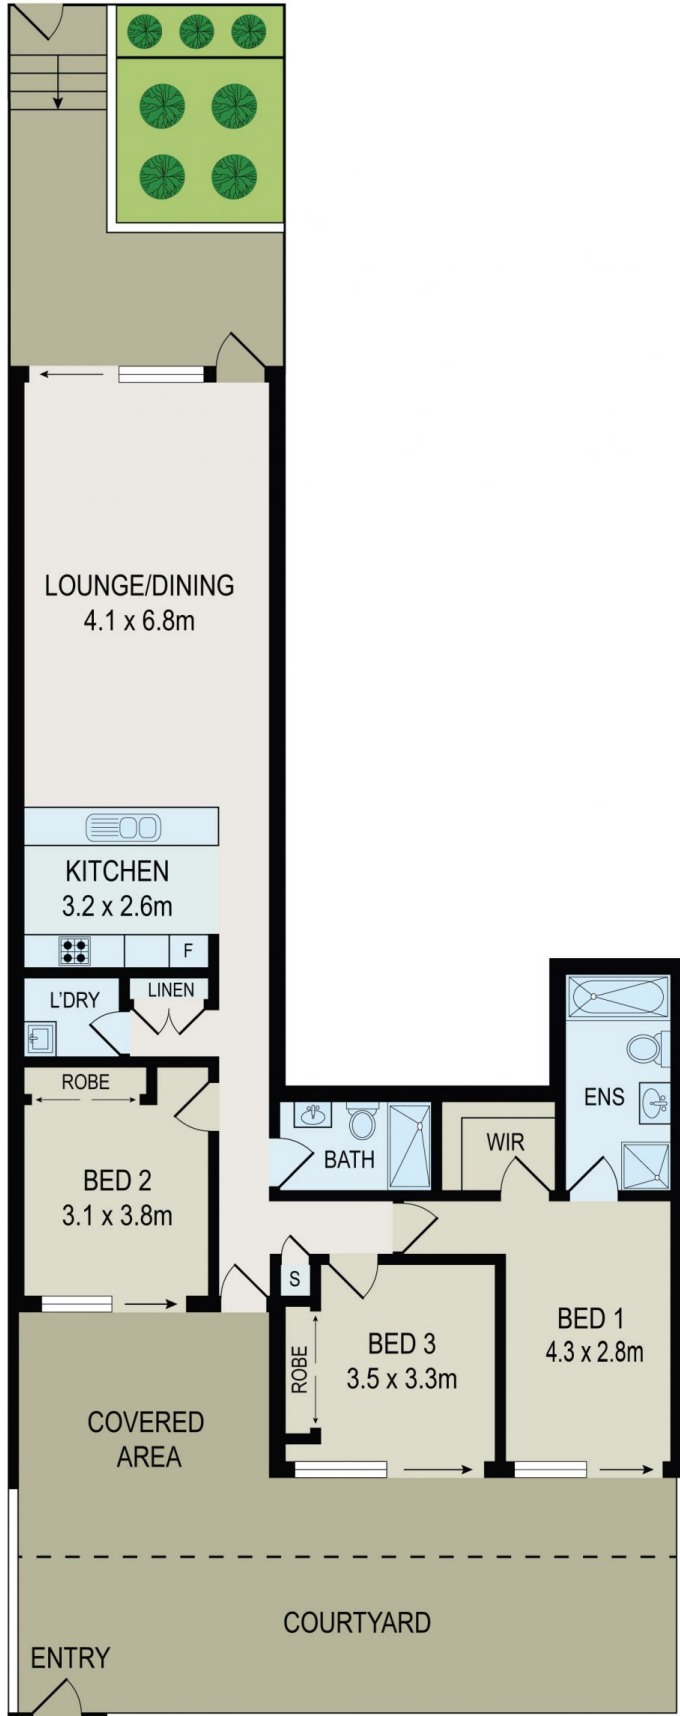

**115/23 Porter Street Ryde NSW**

3 2 2

This stylish apartment is primely located near the riverside at Ryde, walking distance to Ferry, Parks, Public transport, Shpping centres and only around 14km from CBD. Set amongst landscaped gardens, and this apartment connects you to surrounding Macquarie Park, Parramatta and Olympic Park. Enjoy the local cafes, restaurants and riverside lifestyle.

**View** : <https://www.spgr.com.au/6109023>

**Features**

- 3 generous bedrooms
- Built-in wardrobes in all bedrooms and master bedroom with walk in wardrobe
- 2 huge courtyard offering a luxury easy care villa style of living
- Kitchens are equipped with quality stainless steel appliances including oven, gas stovetop and integrated dishwasher