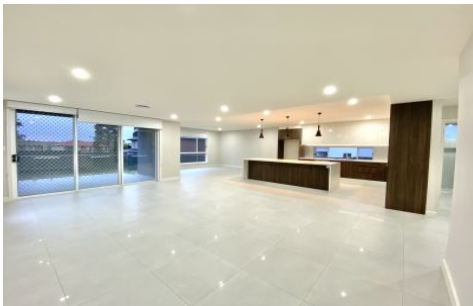

SPGR
成功地产
SUCCESSFUL PROPERTIES

51 Braeburn Crescent Stanhope Gardens NSW

5 3 2

A rare jewel in the Sydney's North-West suburb, Perfection avenue is an exclusive new master-planned community. Offering an impeccably maintained home and versatile floorplan, this residence boasts the highest of quality inclusions.

View : <https://www.spgr.com.au/6472647>

KEY POINTS:

- Architecturally designed brand new dwelling
- Premium kitchen kitchen appliances
- luxury inclusions, every detail considered --- there is nothing better on the market

INTERIOR FEATURES:

- Generous Living, open plan living integrating, kitchen, dining, and outdoor spaces

<https://www.spgr.com.au>