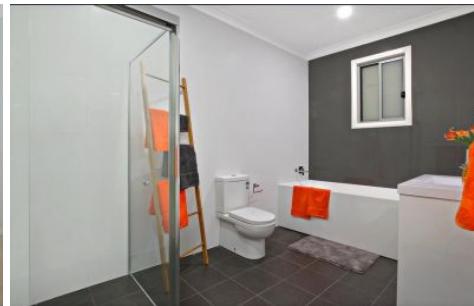

SPGR
成功地产
SUCCESSFUL PROPERTIES

Villa 1/73-77 Hambleton Road Schofields NSW

3 2 2

This contemporary design nearly ready 3 bedroom townhouse comes with full turn-key finishes. Only minutes from the new Tallawong Metro Rail Station and existing Schofields train station, a short drive to Rouse Hill Shopping Centre, and Sydney business park. Once construction is completed all you need to do is move in.

Price : \$ 825,000

View : <https://www.spgr.com.au/6519873>

Features

- Kitchen with Stone bench top & stainless steel appliances including dishwasher
- Ensuite and built in robe to master bedroom
- Polished floor tiles to living & kitchen zones
- Ducted reverse cycle air conditioning;
- Built-in robes with mirror finish
- Gas hot water system, window furnishings, alarm system