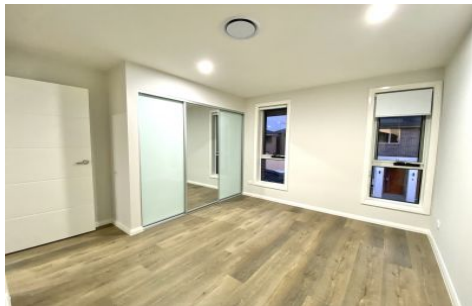

SPGR
成功地产
SUCCESSFUL PROPERTIES

7 Effie Glade Schofields NSW

4 2 1

Please click "Contact Agent/Book An Inspection" to arrange private inspection for this property.

View : <https://www.spgr.com.au/6537019>

This beautiful luxurious 4 bedroom townhouse is a great home for those seeking comfort and convenience, located mins drive to Tallawong Station and close to great schools such as St John Paul II Catholic College and The Ponds High School.

Less than 10 minutes drive to Stanhope Gardens Shopping Village and The Ponds Shopping centre and close to many amenities and parks.

? Gourmet kitchen with stainless steel appliances, oven, gas cooktop,
Caesarstone benches and sleek cabinetry