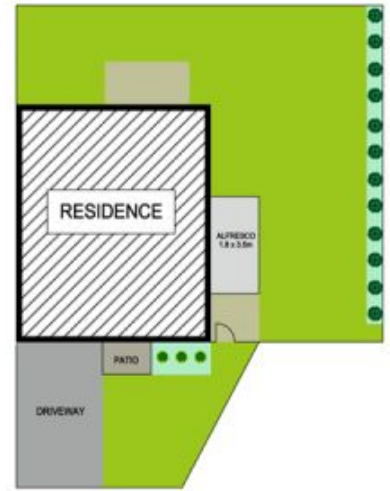

**Features:**

- Three good sized bedrooms with built in wardrobes to all
- Ensuite and balcony to master bedroom
- Open plan family and meals area
- Quality kitchen with dishwasher & gas cooking
- Formal lounge and dining room
- Main bathroom with bathtub

## 87B MARY ANN DRIVE, GLENFIELD

DISCLAIMER : PLANS SHOWN ARE FOR MARKETING PURPOSES ONLY. ALL DIMENSIONS ARE APPROXIMATE AND NOT TO SCALE. THEY ARE SUBJECT TO ERRORS AND INACCURACIES AND NO LIABILITY WILL BE ACCEPTED. INTERESTED PARTIES SHOULD MAKE THEIR OWN INQUIRES.