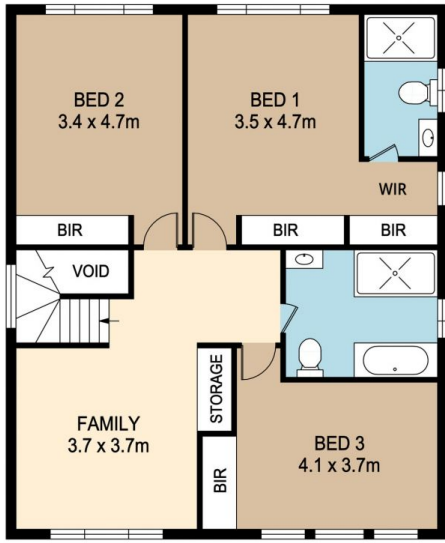

8 Wanda Circuit Colebee NSW

4 3 1

Welcome to your new home! This exquisite north facing four-bedroom, double story house is a true gem. With one bedroom and bathroom conveniently located downstairs, it offers the perfect blend of functionality and style.

Price : \$ 1,186,000

View : <https://www.spgr.com.au/sale/nsw/western-sydney/colebee/residential/house/7791913>

Key Features:

- Four Spacious Bedrooms: You'll be spoiled for choice with four generously sized bedrooms, all with built-in robe or WIR, each designed for comfort and tranquility.
- Convenient Downstairs Bedroom & Bathroom: Ideal for guests or multi generational living
- Gourmet Kitchen: The heart of the home boasts a gourmet kitchen with high quality appliances, 40cm stone benchtop (with waterfalls) and walk in pantry which provide ample storage.
- Upstairs North facing rumpus room: The spacious and sunny rumpus room upstairs provides endless possibilities.

Jinping (emma) Zhang
9688 2097

Wenzhuo (alice) Wang
0432182273

FIRST FLOOR

GROUND FLOOR

8 WANDA CIRCUIT, COLEBEE

DISCLAIMER : PLANS SHOWN ARE FOR MARKETING PURPOSES ONLY, ALL DIMENSIONS ARE APPROXIMATE AND NOT TO SCALE. THEY ARE SUBJECT TO ERRORS AND INACCURACIES AND NO LIABILITY WILL BE ACCEPTED. INTERESTED PARTIES SHOULD MAKE THEIR OWN INQUIRIES.