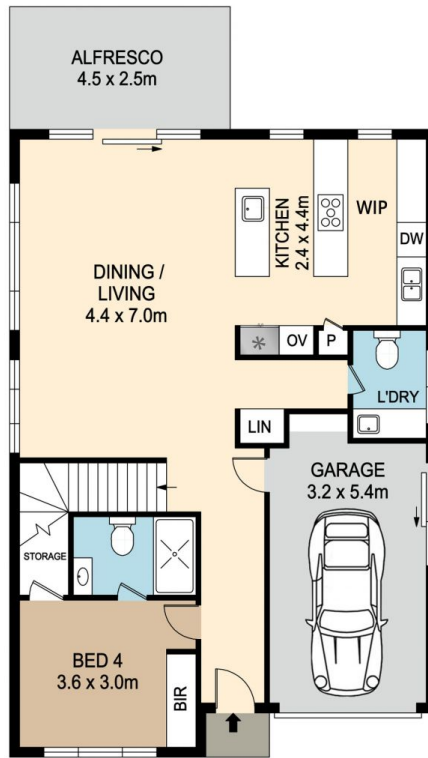

8 Wanda Circuit Colebee NSW

4 3 1

Welcome to your new home! This exquisite north facing four-bedroom, double story house is a true gem. With one bedroom and bathroom conveniently located downstairs, it offers the perfect blend of functionality and style.

Price : \$ 1,186,000

View : <https://www.spgr.com.au/sale/nsw/western-sydney/colebee/residential/house/7791913>

Key Features:

- Four Spacious Bedrooms: You'll be spoiled for choice with four generously sized bedrooms, all with built-in robe or WIR, each designed for comfort and tranquility.
- Convenient Downstairs Bedroom & Bathroom: Ideal for guests or multi generational living
- Gourmet Kitchen: The heart of the home boasts a gourmet kitchen with high quality appliances, 40cm stone benchtop (with waterfalls) and walk in pantry which provide ample storage.
- Upstairs North facing rumpus room: The spacious and sunny rumpus room upstairs provides endless possibilities.

Jinping (emma) Zhang
9688 2097

Wenzhuo (alice) Wang
0432182273

FIRST FLOOR

GROUND FLOOR

8 WANDA CIRCUIT, COLEBEE

DISCLAIMER : PLANS SHOWN ARE FOR MARKETING PURPOSES ONLY, ALL DIMENSIONS ARE APPROXIMATE AND NOT TO SCALE. THEY ARE SUBJECT TO ERRORS AND INACCURACIES AND NO LIABILITY WILL BE ACCEPTED. INTERESTED PARTIES SHOULD MAKE THEIR OWN INQUIRIES.