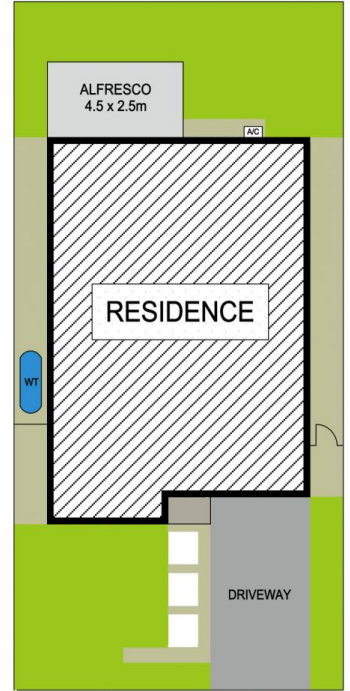

**8 Wanda Circuit Colebee NSW**

4 3 1

Welcome to your new home! This exquisite north facing four-bedroom, double story house is a true gem. With one bedroom and bathroom conveniently located downstairs, it offers the perfect blend of functionality and style.

**Kuo-Hsien (mason) Sun**  
9688 2097

FIRST FLOOR

GROUND FLOOR

## 8 WANDA CIRCUIT, COLEBEE

DISCLAIMER : PLANS SHOWN ARE FOR MARKETING PURPOSES ONLY, ALL DIMENSIONS ARE APPROXIMATE AND NOT TO SCALE. THEY ARE SUBJECT TO ERRORS AND INACCURACIES AND NO LIABILITY WILL BE ACCEPTED. INTERESTED PARTIES SHOULD MAKE THEIR OWN INQUIRIES.