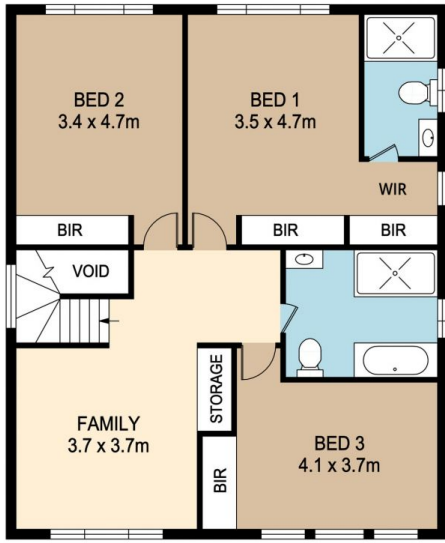

**8 Wanda Circuit Colebee NSW**

4 3 1

Welcome to your new home! This exquisite north facing four-bedroom, double story house is a true gem. With one bedroom and bathroom conveniently located downstairs, it offers the perfect blend of functionality and style.

**View :** <https://www.spgr.com.au/7942865>

**Key Features:**

- Four Spacious Bedrooms: You'll be spoiled for choice with four generously sized bedrooms, all with built-in robe or WIR, each designed for comfort and tranquility.
- Convenient Downstairs Bedroom & Bathroom: Ideal for guests or multi generational living
- Gourmet Kitchen: The heart of the home boasts a gourmet kitchen with high quality appliances, 40cm stone benchtop (with waterfalls) and walk in pantry which provide ample storage.
- Upstairs North facing rumpus room: The spacious and sunny rumpus room upstairs provides endless possibilities.

**Kuo-Hsien (mason) Sun**  
9688 2097

FIRST FLOOR

GROUND FLOOR