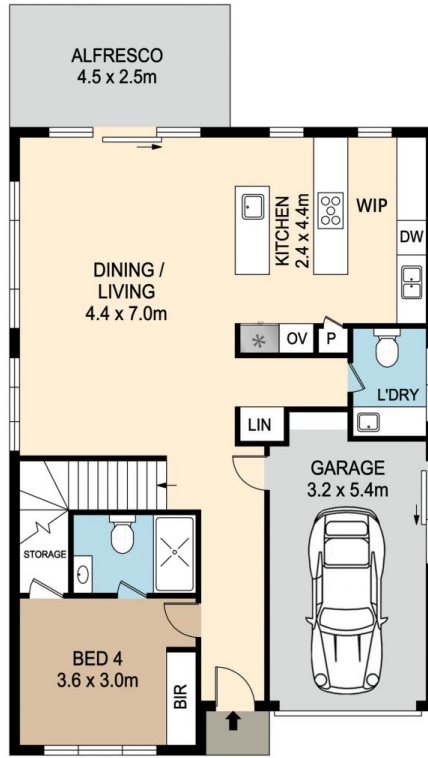

**8 Wanda Circuit Colebee NSW**

4 3 1

Welcome to your new home! This exquisite north facing four-bedroom, double story house is a true gem. With one bedroom and bathroom conveniently located downstairs, it offers the perfect blend of functionality and style.

**View :** <https://www.spgr.com.au/7942865>

**Key Features:**

- Four Spacious Bedrooms: You'll be spoiled for choice with four generously sized bedrooms, all with built-in robe or WIR, each designed for comfort and tranquility.
- Convenient Downstairs Bedroom & Bathroom: Ideal for guests or multi generational living
- Gourmet Kitchen: The heart of the home boasts a gourmet kitchen with high quality appliances, 40cm stone benchtop (with waterfalls) and walk in pantry which provide ample storage.
- Upstairs North facing rumpus room: The spacious and sunny rumpus room upstairs provides endless possibilities.

**Kuo-Hsien (mason) Sun**  
9688 2097

FIRST FLOOR

GROUND FLOOR

## 8 WANDA CIRCUIT, COLEBEE

DISCLAIMER : PLANS SHOWN ARE FOR MARKETING PURPOSES ONLY, ALL DIMENSIONS ARE APPROXIMATE AND NOT TO SCALE. THEY ARE SUBJECT TO ERRORS AND INACCURACIES AND NO LIABILITY WILL BE ACCEPTED. INTERESTED PARTIES SHOULD MAKE THEIR OWN INQUIRIES.