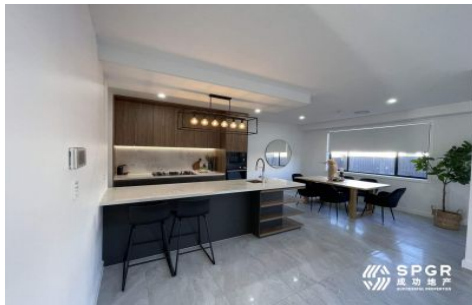

ARTIST IMPRESSION ONLY

15 Wiegold Street Rouse Hill NSW

4 3 1

Enjoy the benefits of living in Sydney & the booming north-west, with these architecturally designed houses that offer the ease and peace of mind of facilities. Conveniently located just minutes from schools, local parks, and a short drive to Rouse Hill Town Centre, metro and train Station, the superb dream residence offers the following stunning features:

- Open plan kitchen, and dining area which opens to an entertainer's patio
- Generous bedrooms all with fitted wardrobes, one bedroom downstairs with one bathroom
- Contemporary kitchen with stone benchtops, stainless steel appliances, and gas cook-top and walk in pantry
- Ensuite to the master bedroom and walk in wardrobes
- Rumpus upstairs opens directly to the balcony
- Hybrid flooring to the entire Ground Floor, First Floor & Staircase