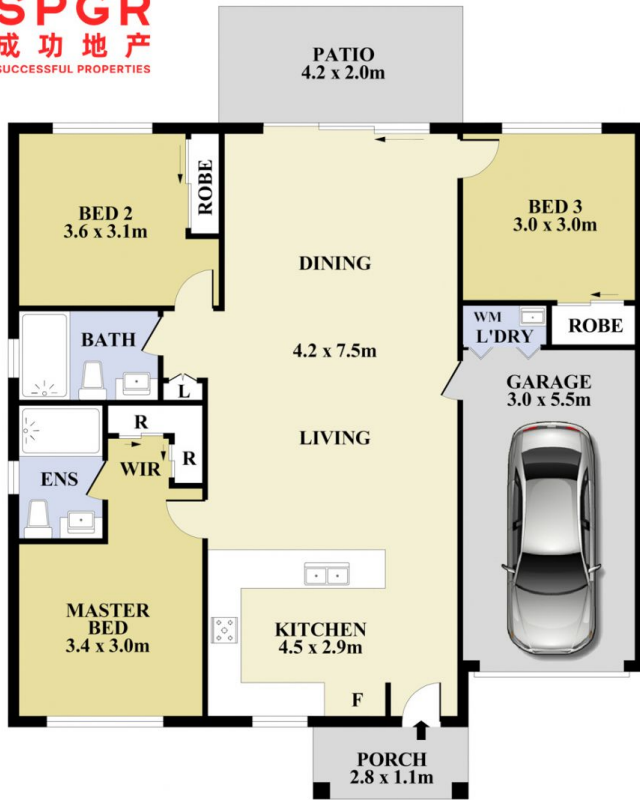

SITE PLAN
(NOT TO SCALE)

6 Luther Glade, Schofields