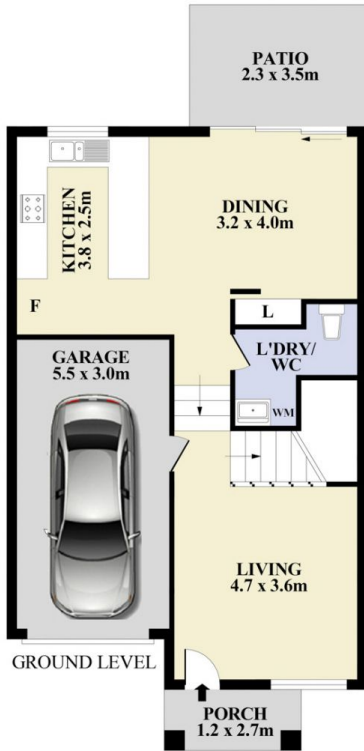

6 Duff Glade, Schofields