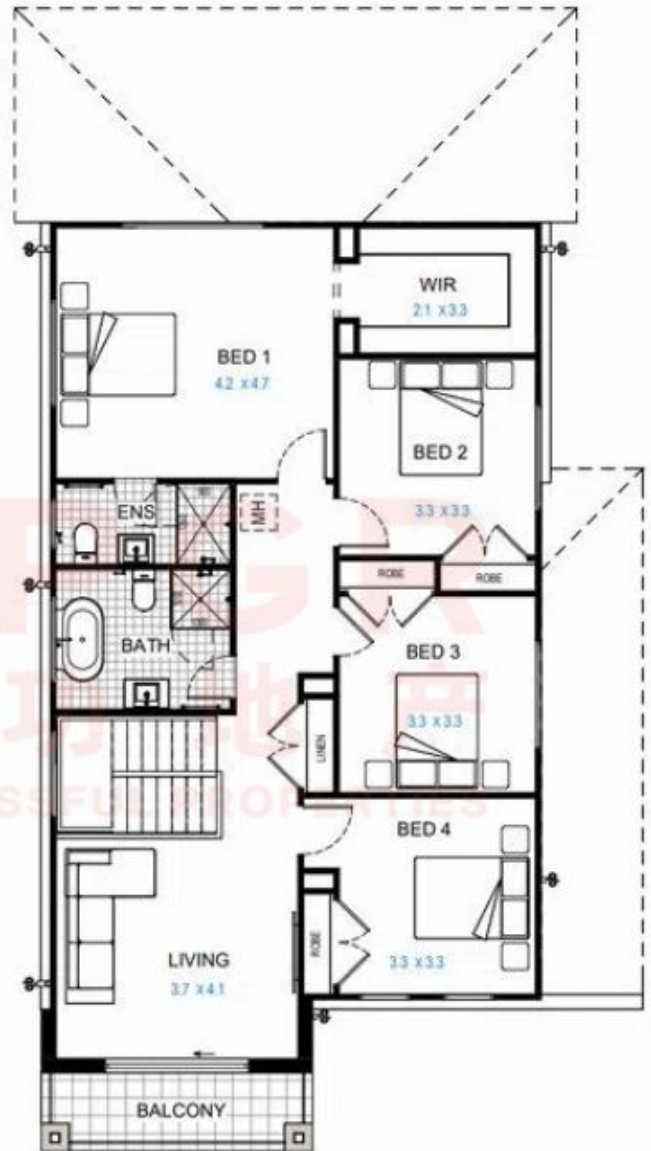

168 Tallawong Road Rouse Hill NSW

5 3 2

Looking for the perfect family home in one of the most sought-after areas of the Northwest? This stunning villa in Rouse Hill offers the ideal combination of spacious living and modern design.

Price : Contact Agent
View : <https://www.spgr.com.au/sale/nsw/hills/rouse-hill/residential/house/8293051>

Key Features:

- 2.7m nominal ceiling heights to ground floor
- 5 large bedrooms, including a bedroom and bathroom downstairs for added convenience.
- A multi-functional entry space that can be tailored to your lifestyle.
- 900mm Premium stainless steel appliances suite and 40mm Stone Benchtops to kitchen
- Featuring a walk-in pantry, perfect for storing all your culinary essentials.
- Enjoy a formal dining area separate from the family room, creating a relaxed atmosphere.

Successful Properties
9688 2097

GROUND FLOOR

FIRST FLOOR