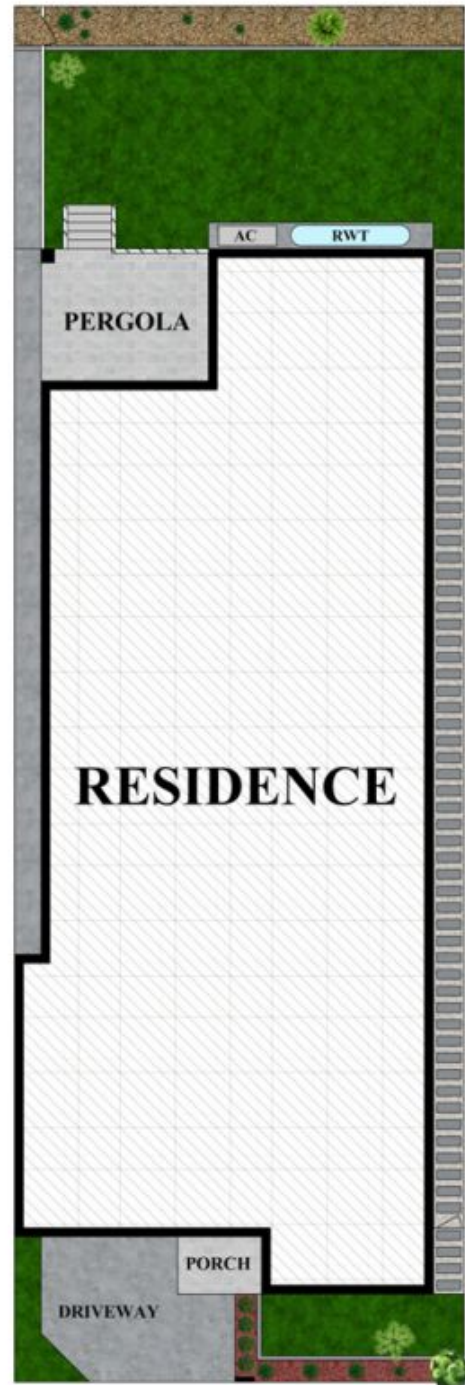

Deposit Taken

[spgr.com.au](https://www.spgr.com.au)

70 Natasha Parade Rouse Hill NSW

4  2  1 

Looking for the perfect mix of comfort, style, and convenience? Welcome to your dream home in Rouse Hill! Tucked away on a peaceful, private street, this beautifully designed single-storey stunner brings together modern vibes, smart design, and sun-drenched spaces you'll love coming home to.

View : <https://www.spgr.com.au/lease/nsw/hills/rouse-hill/residential/house/8310430>

? Why You'll Love It:

Han Xin (joanne) Tan
9688 2097

SITE PLAN (NOT TO SCALE)

Plans shown are for presentation purposes only and not part of any legal document or title. They are subject to errors, omissions, inaccuracies and should not be used as a sole and accurate reference interested parties should make their own inquiries using independent sources.

70 Natasha Parade, Rouse Hill